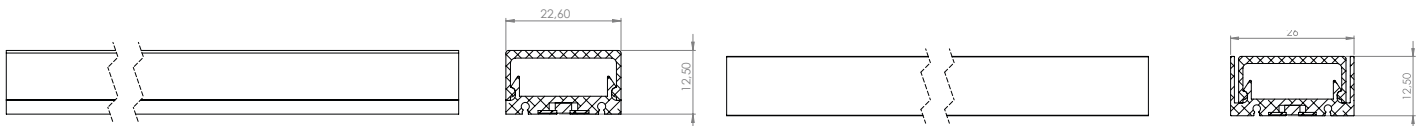

Accessori per entrambi i Profili
Accessories for both profiles

COVER OPALE
Opal cover

m.	cod.	€
100	OPAL100	€ 18
200	OPAL200	€ 34
300	OPAL300	€ 47

COVER PRISMATIZZATO
Prismatic cover

m.	cod.	€
100	MP100	€ 18
200	MP200	€ 34
300	MP300	€ 47