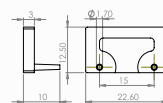

Tappi PRZ
End cap
cod. PRZT € 1,25