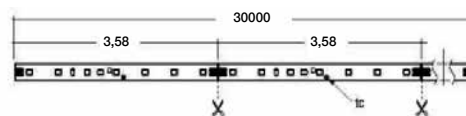

Accessori Strip Led Strip Led accessories