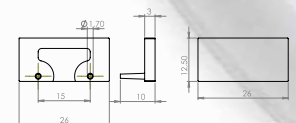

Tappi PRX
End cap
cod. PRXT € 1,25